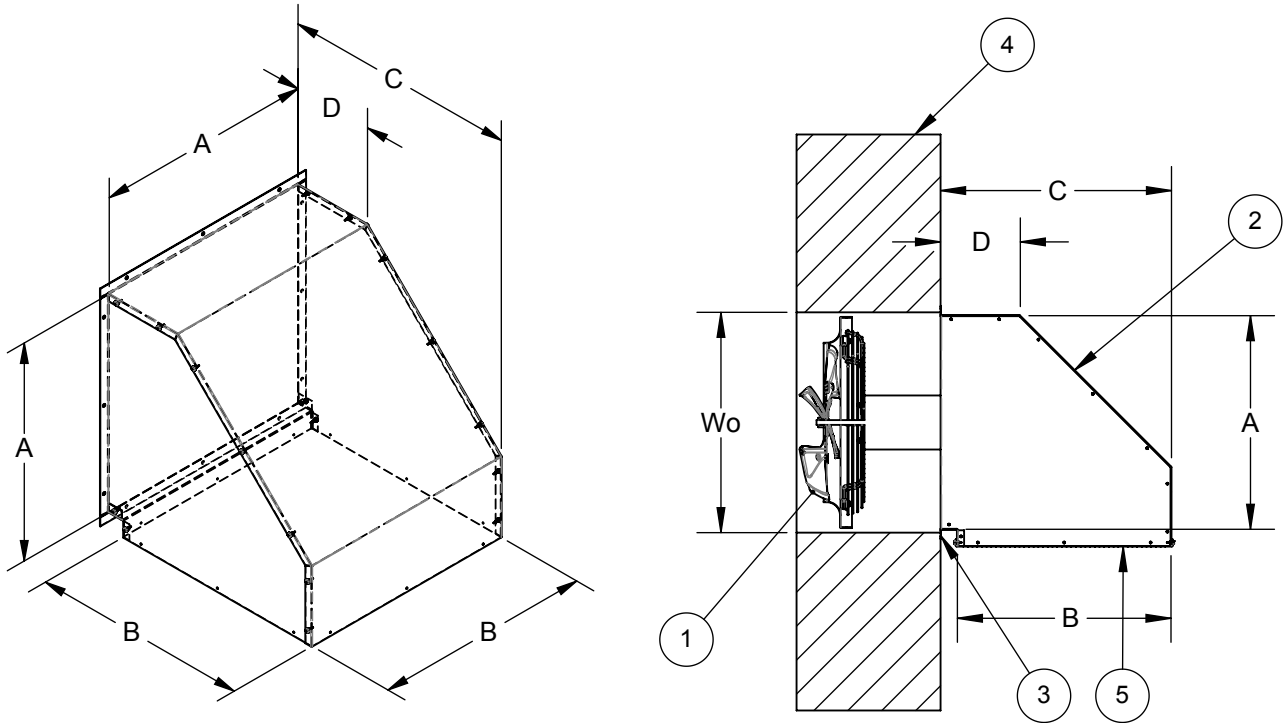

**SWP 90° WEATHER HOOD
 MODELS SWP08 THRU SWP20 (EXHAUST)**

LEGEND

- 1. FAN
- 2. WEATHER HOOD
- 3. MOUNTING FLANGE
- 4. WALL (BY OTHERS)
- 5. GUARD (REMOVEABLE)

DIMENSIONAL DATA

MODEL	A	B	C	D	Wo
SWP08	13.25	13.25	15.43	6.00	13.75
SWP10	15.25	15.25	17.56	6.70	15.75
SWP12	18.25	18.25	20.43	7.45	18.75
SWP14	20.25	20.25	22.56	8.16	20.75
SWP16	22.25	22.25	24.06	8.25	22.75
SWP18	24.25	24.25	26.56	9.34	24.75
SWP20	26.25	26.25	28.81	10.17	26.75

**SWP 90° WEATHER HOOD
 MODELS SWP08 THRU SWP20 (SUPPLY)**

LEGEND

- 1. FAN
- 2. WEATHER HOOD
- 3. MOUNTING FLANGE
- 4. WALL (BY OTHERS)
- 5. GUARD (REMOVEABLE)

DIMENSIONAL DATA

MODEL	A	B	C	D	Wo
SWP08	13.25	13.25	15.43	6.00	13.75
SWP10	15.25	15.25	17.56	6.70	15.75
SWP12	18.25	18.25	20.43	7.45	18.75
SWP14	20.25	20.25	22.56	8.16	20.75
SWP16	22.25	22.25	24.06	8.25	22.75
SWP18	24.25	24.25	26.56	9.34	24.75
SWP20	26.25	26.25	28.81	10.17	26.75