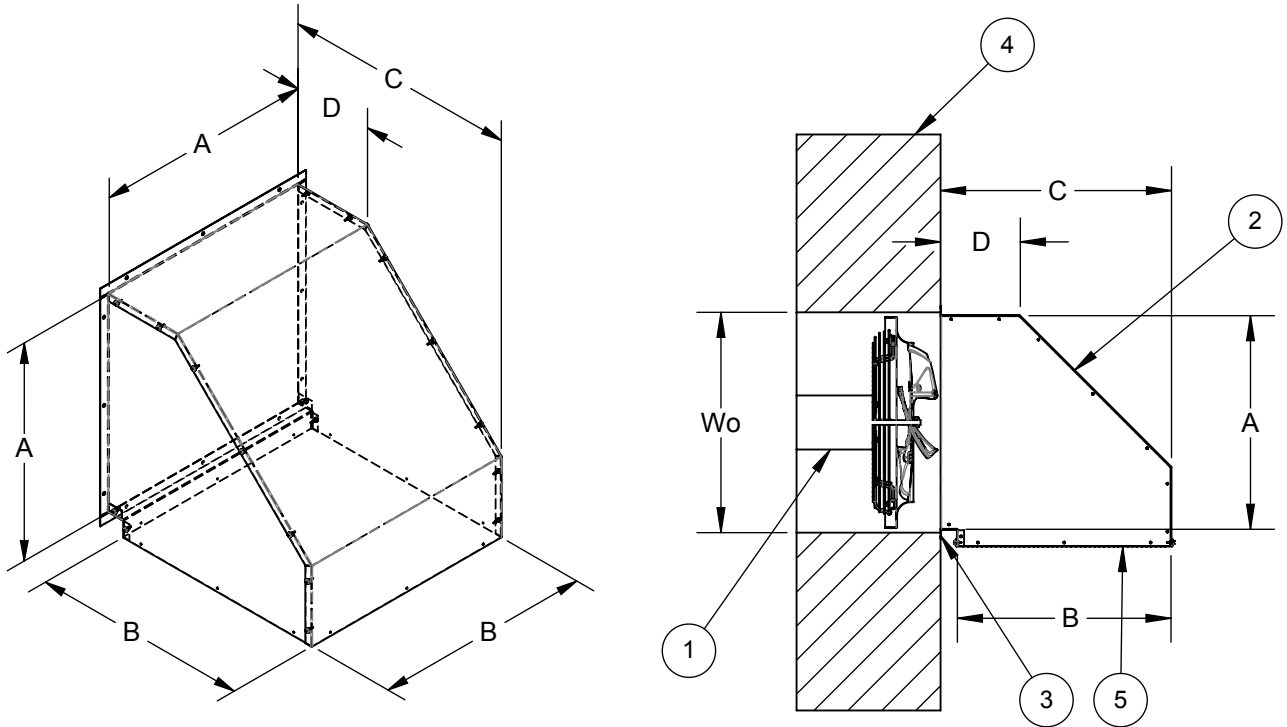

**SWP 90° WEATHER HOOD
 MODELS SWP08 THRU SWP20 (EXHAUST)**

LEGEND

- 1. FAN
- 2. WEATHER HOOD
- 3. MOUNTING FLANGE
- 4. WALL (BY OTHERS)
- 5. GUARD (REMOVEABLE)

DIMENSIONAL DATA

MODEL	A	B	C	D	Wo
SWP08	13.25	13.25	15.43	6.00	13.75
SWP10	15.25	15.25	17.56	6.70	15.75
SWP12	18.25	18.25	20.43	7.45	18.75
SWP14	20.25	20.25	22.56	8.16	20.75
SWP16	22.25	22.25	24.06	8.25	22.75
SWP18	24.25	24.25	26.56	9.34	24.75
SWP20	26.25	26.25	28.81	10.17	26.75

**SWP 90° WEATHER HOOD
 MODELS SWP08 THRU SWP20 (SUPPLY)**

LEGEND

- 1. FAN
- 2. WEATHER HOOD
- 3. MOUNTING FLANGE
- 4. WALL (BY OTHERS)
- 5. GUARD (REMOVEABLE)

DIMENSIONAL DATA

MODEL	A	B	C	D	Wo
SWP08	13.25	13.25	15.43	6.00	13.75
SWP10	15.25	15.25	17.56	6.70	15.75
SWP12	18.25	18.25	20.43	7.45	18.75
SWP14	20.25	20.25	22.56	8.16	20.75
SWP16	22.25	22.25	24.06	8.25	22.75
SWP18	24.25	24.25	26.56	9.34	24.75
SWP20	26.25	26.25	28.81	10.17	26.75